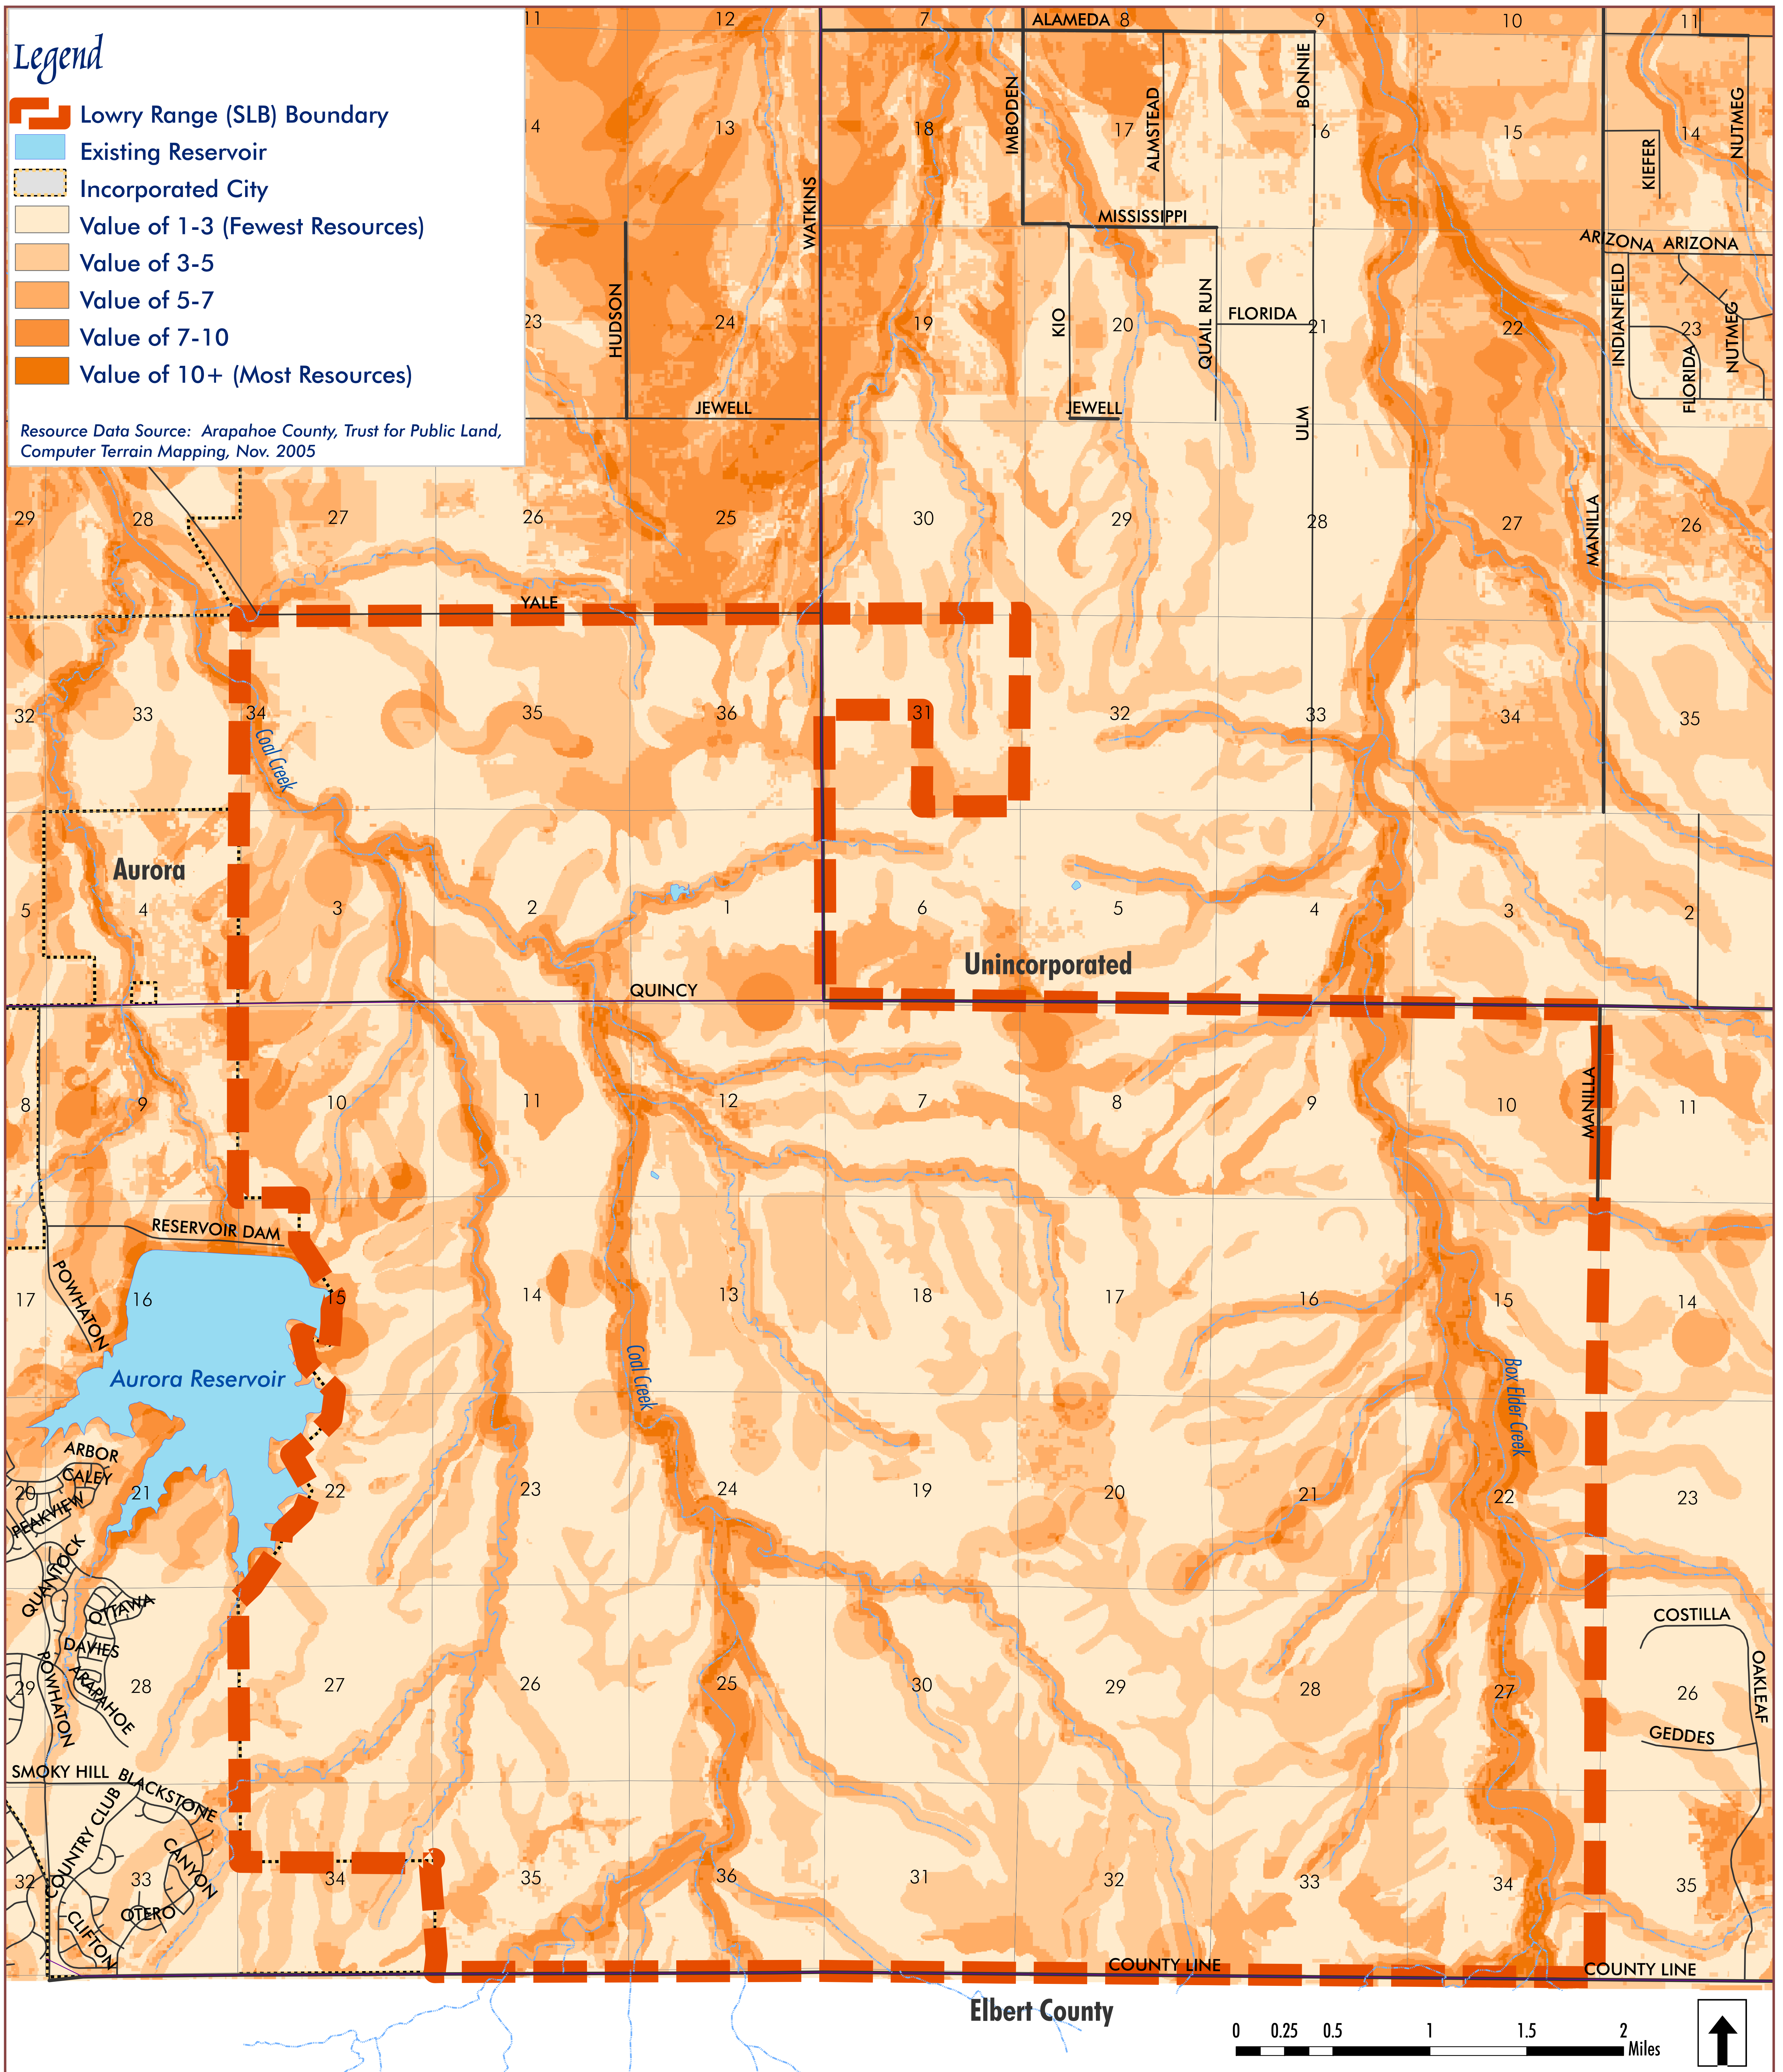

Legend

-  Lowry Range (SLB) Boundary
-  Existing Reservoir
-  Incorporated City
-  Value of 1-3 (Fewest Resources)
-  Value of 3-5
-  Value of 5-7
-  Value of 7-10
-  Value of 10+ (Most Resources)

Resource Data Source: Arapahoe County, Trust for Public Land, Computer Terrain Mapping, Nov. 2005

Lowry Range - Greenprint/Resource Composite

Arapahoe County

December 11, 2006