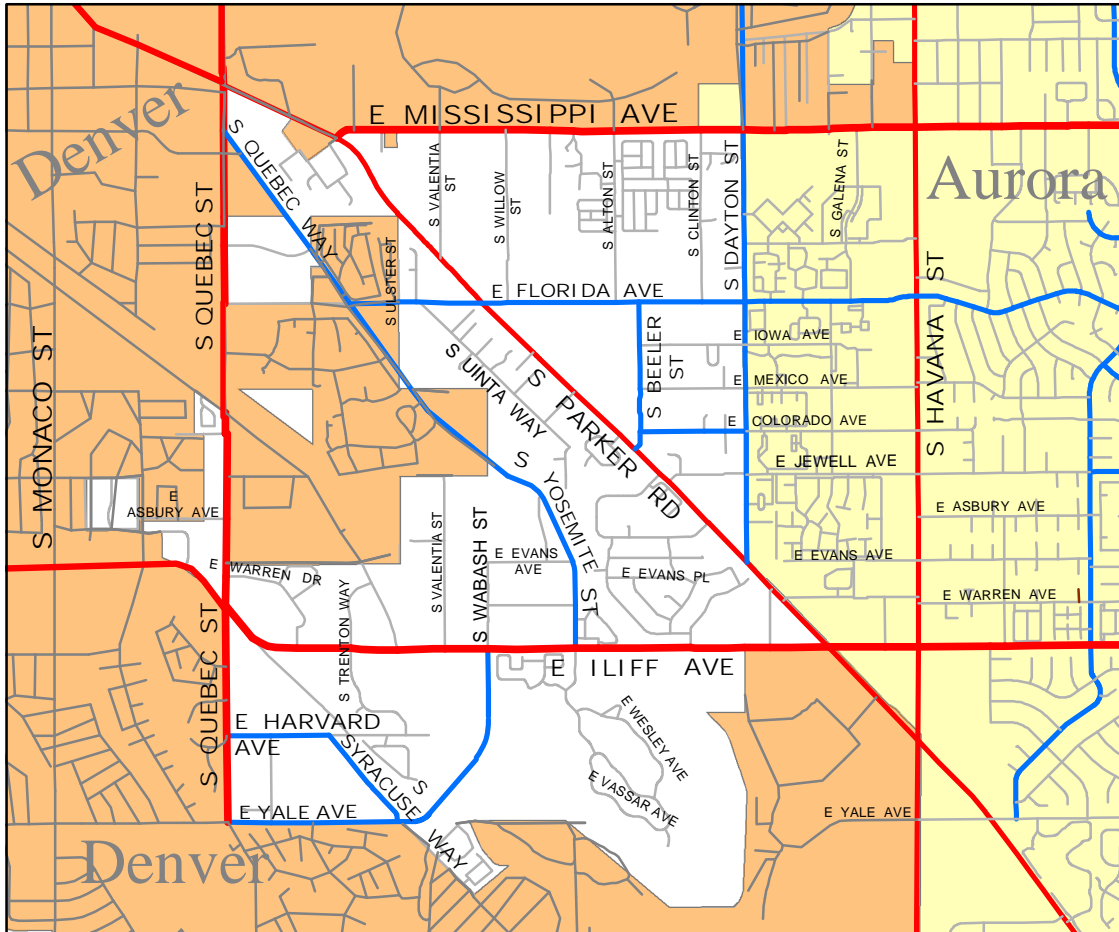

FOUR SQUARE MILE AREA LOCATION AND STREET CLASSIFICATIONS MAP (Based on Arapahoe County Transportation Plan 2020)

Arterial Streets ——

- Parker Road
- East Mississippi Ave.
- East Iliff Ave.
- South Quebec St.

Collector Streets ——

- South Quebec Way
- South Yosemite St.
- East Yale Ave.
- South Wabash St.
- East Harvard Ave.
- South Syracuse Way
- East Florida Ave.
- South Dayton St.
- South Beeler St.

* East Colorado Ave. is shown as an Urban Collector, Planning staff is recommending that E. Colorado Ave be re-classified as an Urban Local Street.